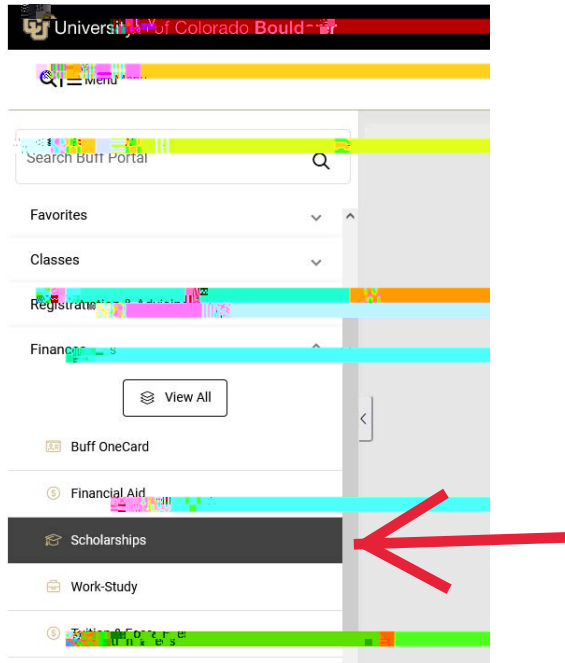

Step-by-Step Guide to the Scholarship Application for Continuing Students

Navigate to the [6 F K R O D U V K L S V F D U G in % f d i l 3 R U](#) or look below the Finances card group in the main menu.

G. You can find a link to the CU Boulder Scholarship Application below '**How Scholarships Work**' or the '**Find Scholarships**' section. The application will open in a new tab.